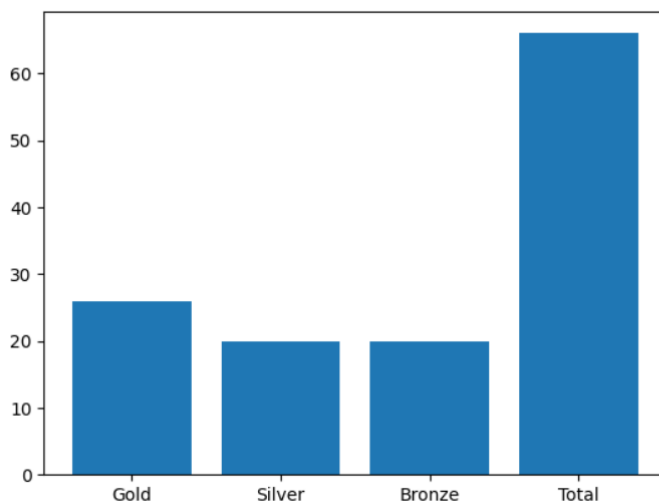

## About

The Karnataka Examinations Authority (KEA) is expected to release the Karnataka PGCET 2026 hall ticket for MBA and MCA candidates shortly. Applicants must download the admit card and carry a printed copy to the examination centre on the test day. Stay tuned for live updates on the Karnataka PGCET 2026 admit card, including the release date and time, exam-day schedule, bell timings, and other important details.